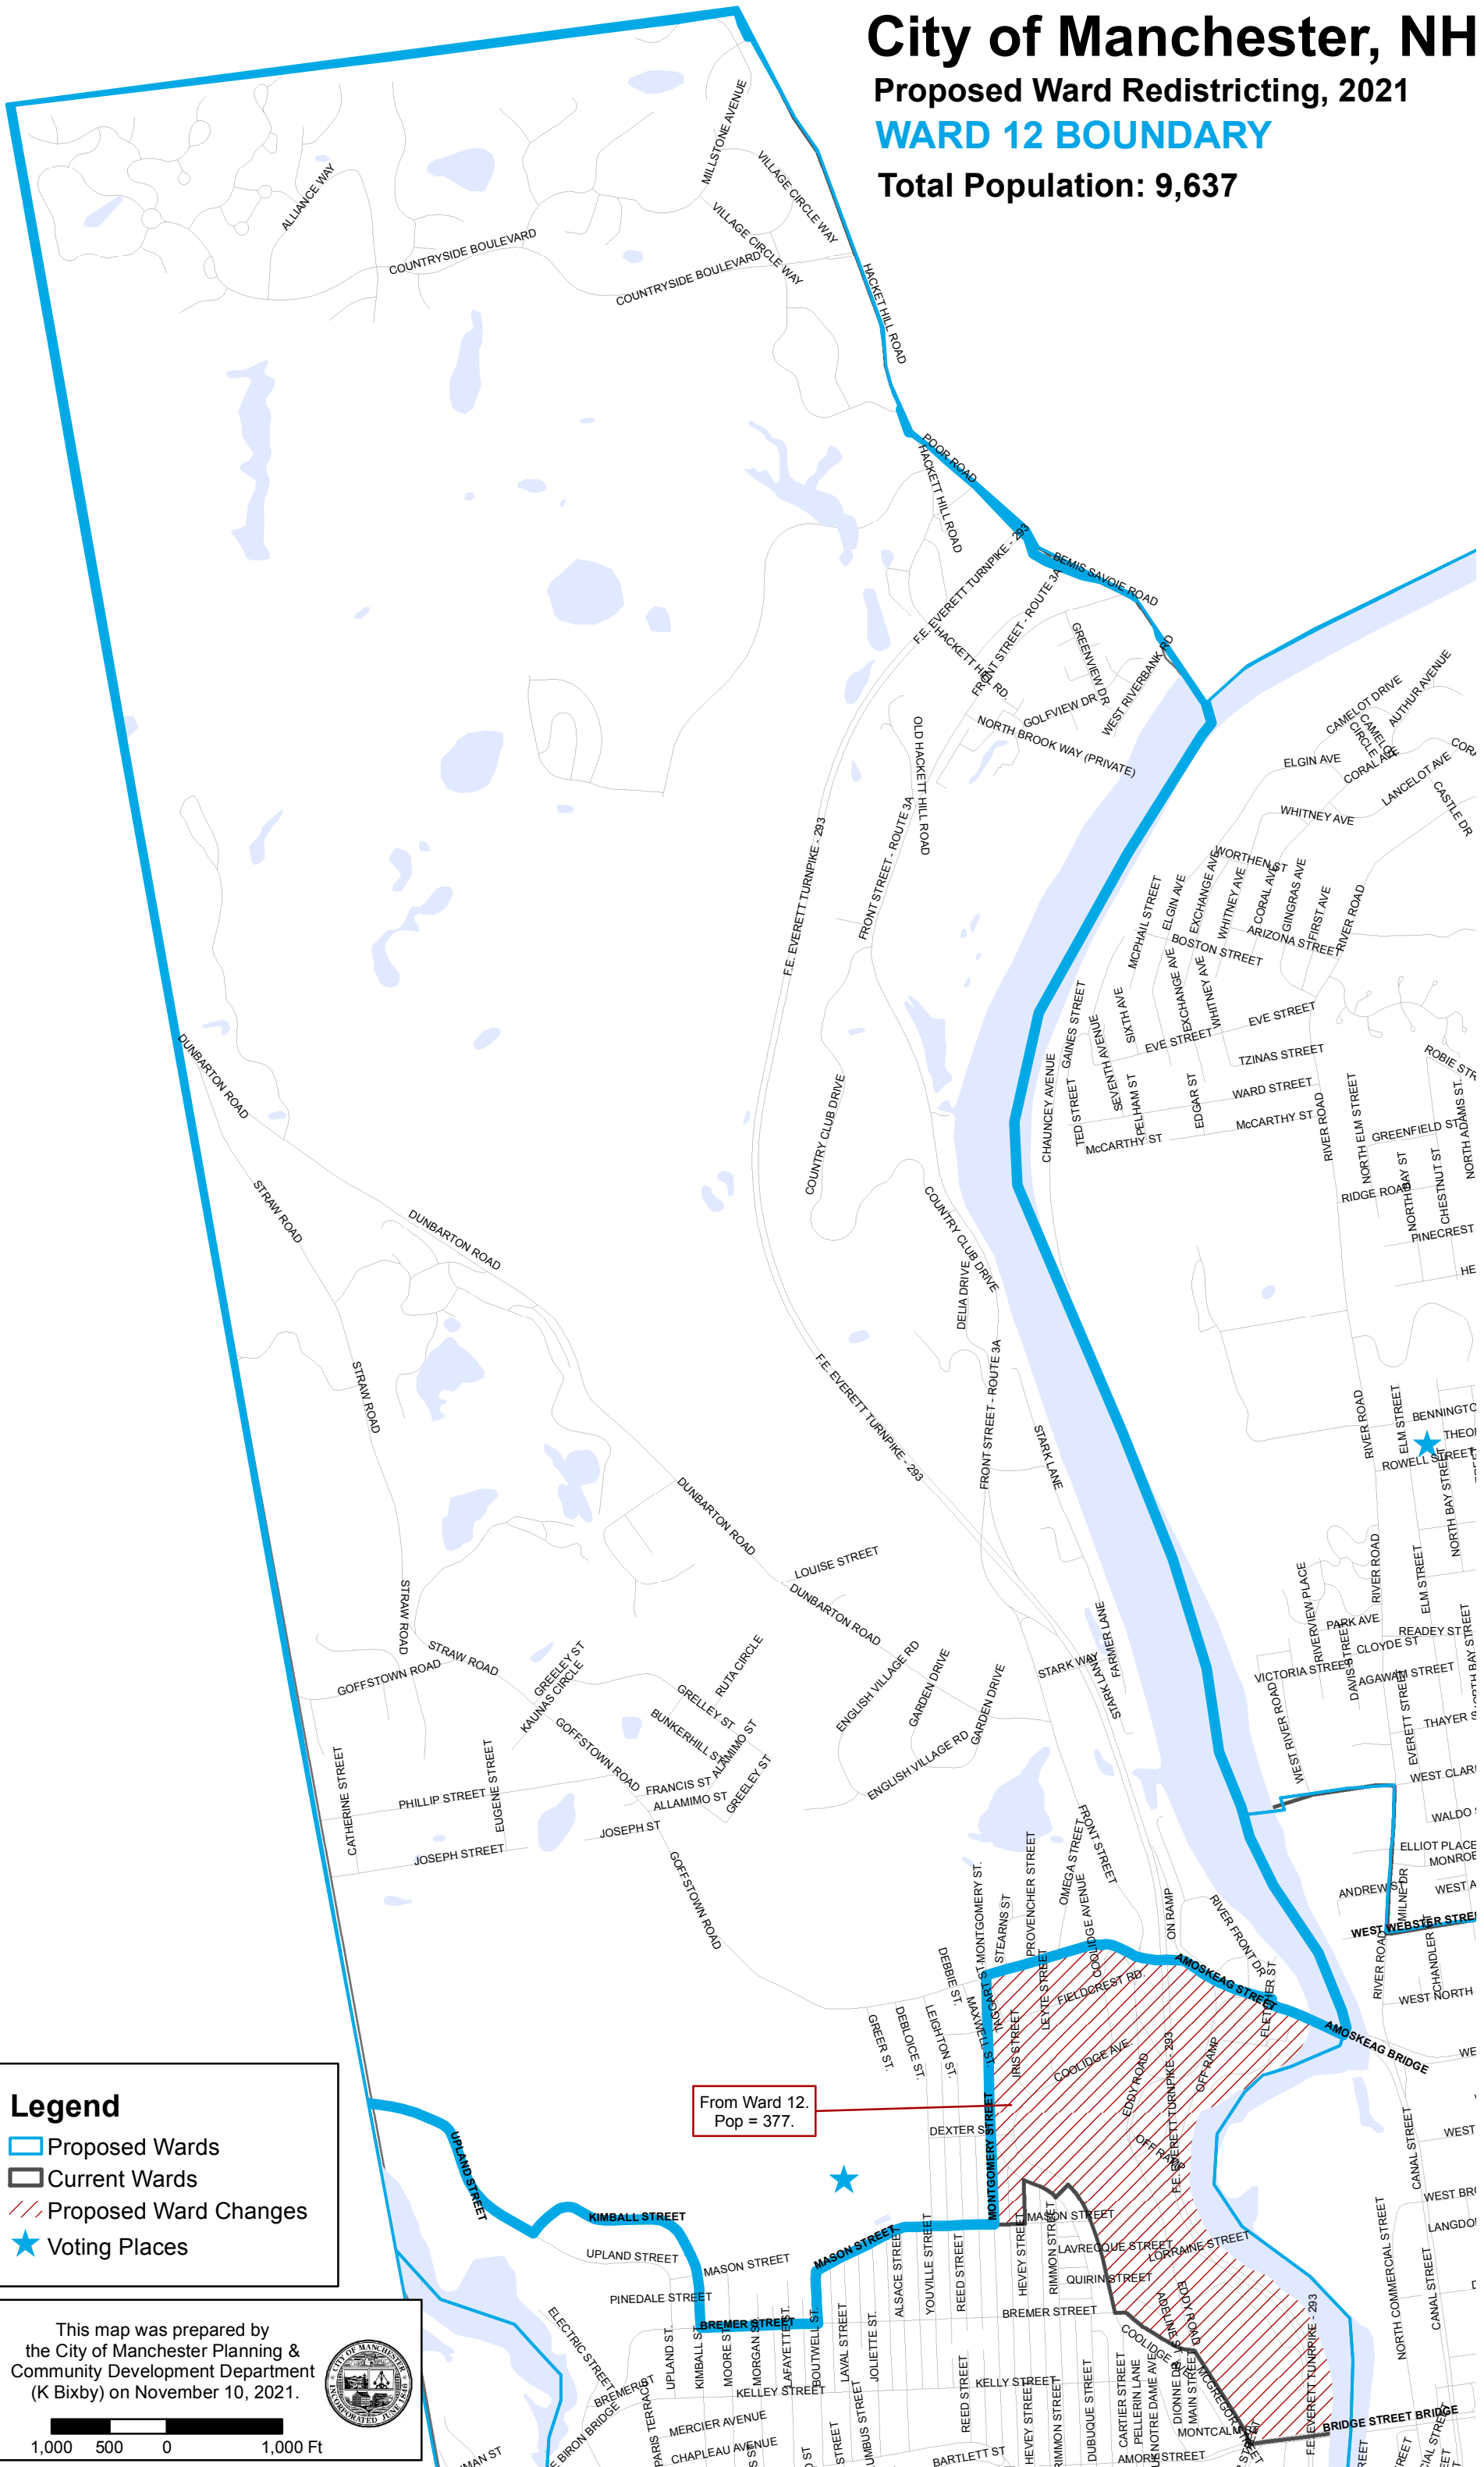

# City of Manchester, NH

Proposed Ward Redistricting, 2021

## WARD 12 BOUNDARY

Total Population: 9,637

### Legend

- Proposed Wards
- Current Wards
- Proposed Ward Changes
- Voting Places

From Ward 12.  
Pop = 377.

This map was prepared by the City of Manchester Planning & Community Development Department (K Bixby) on November 10, 2021.